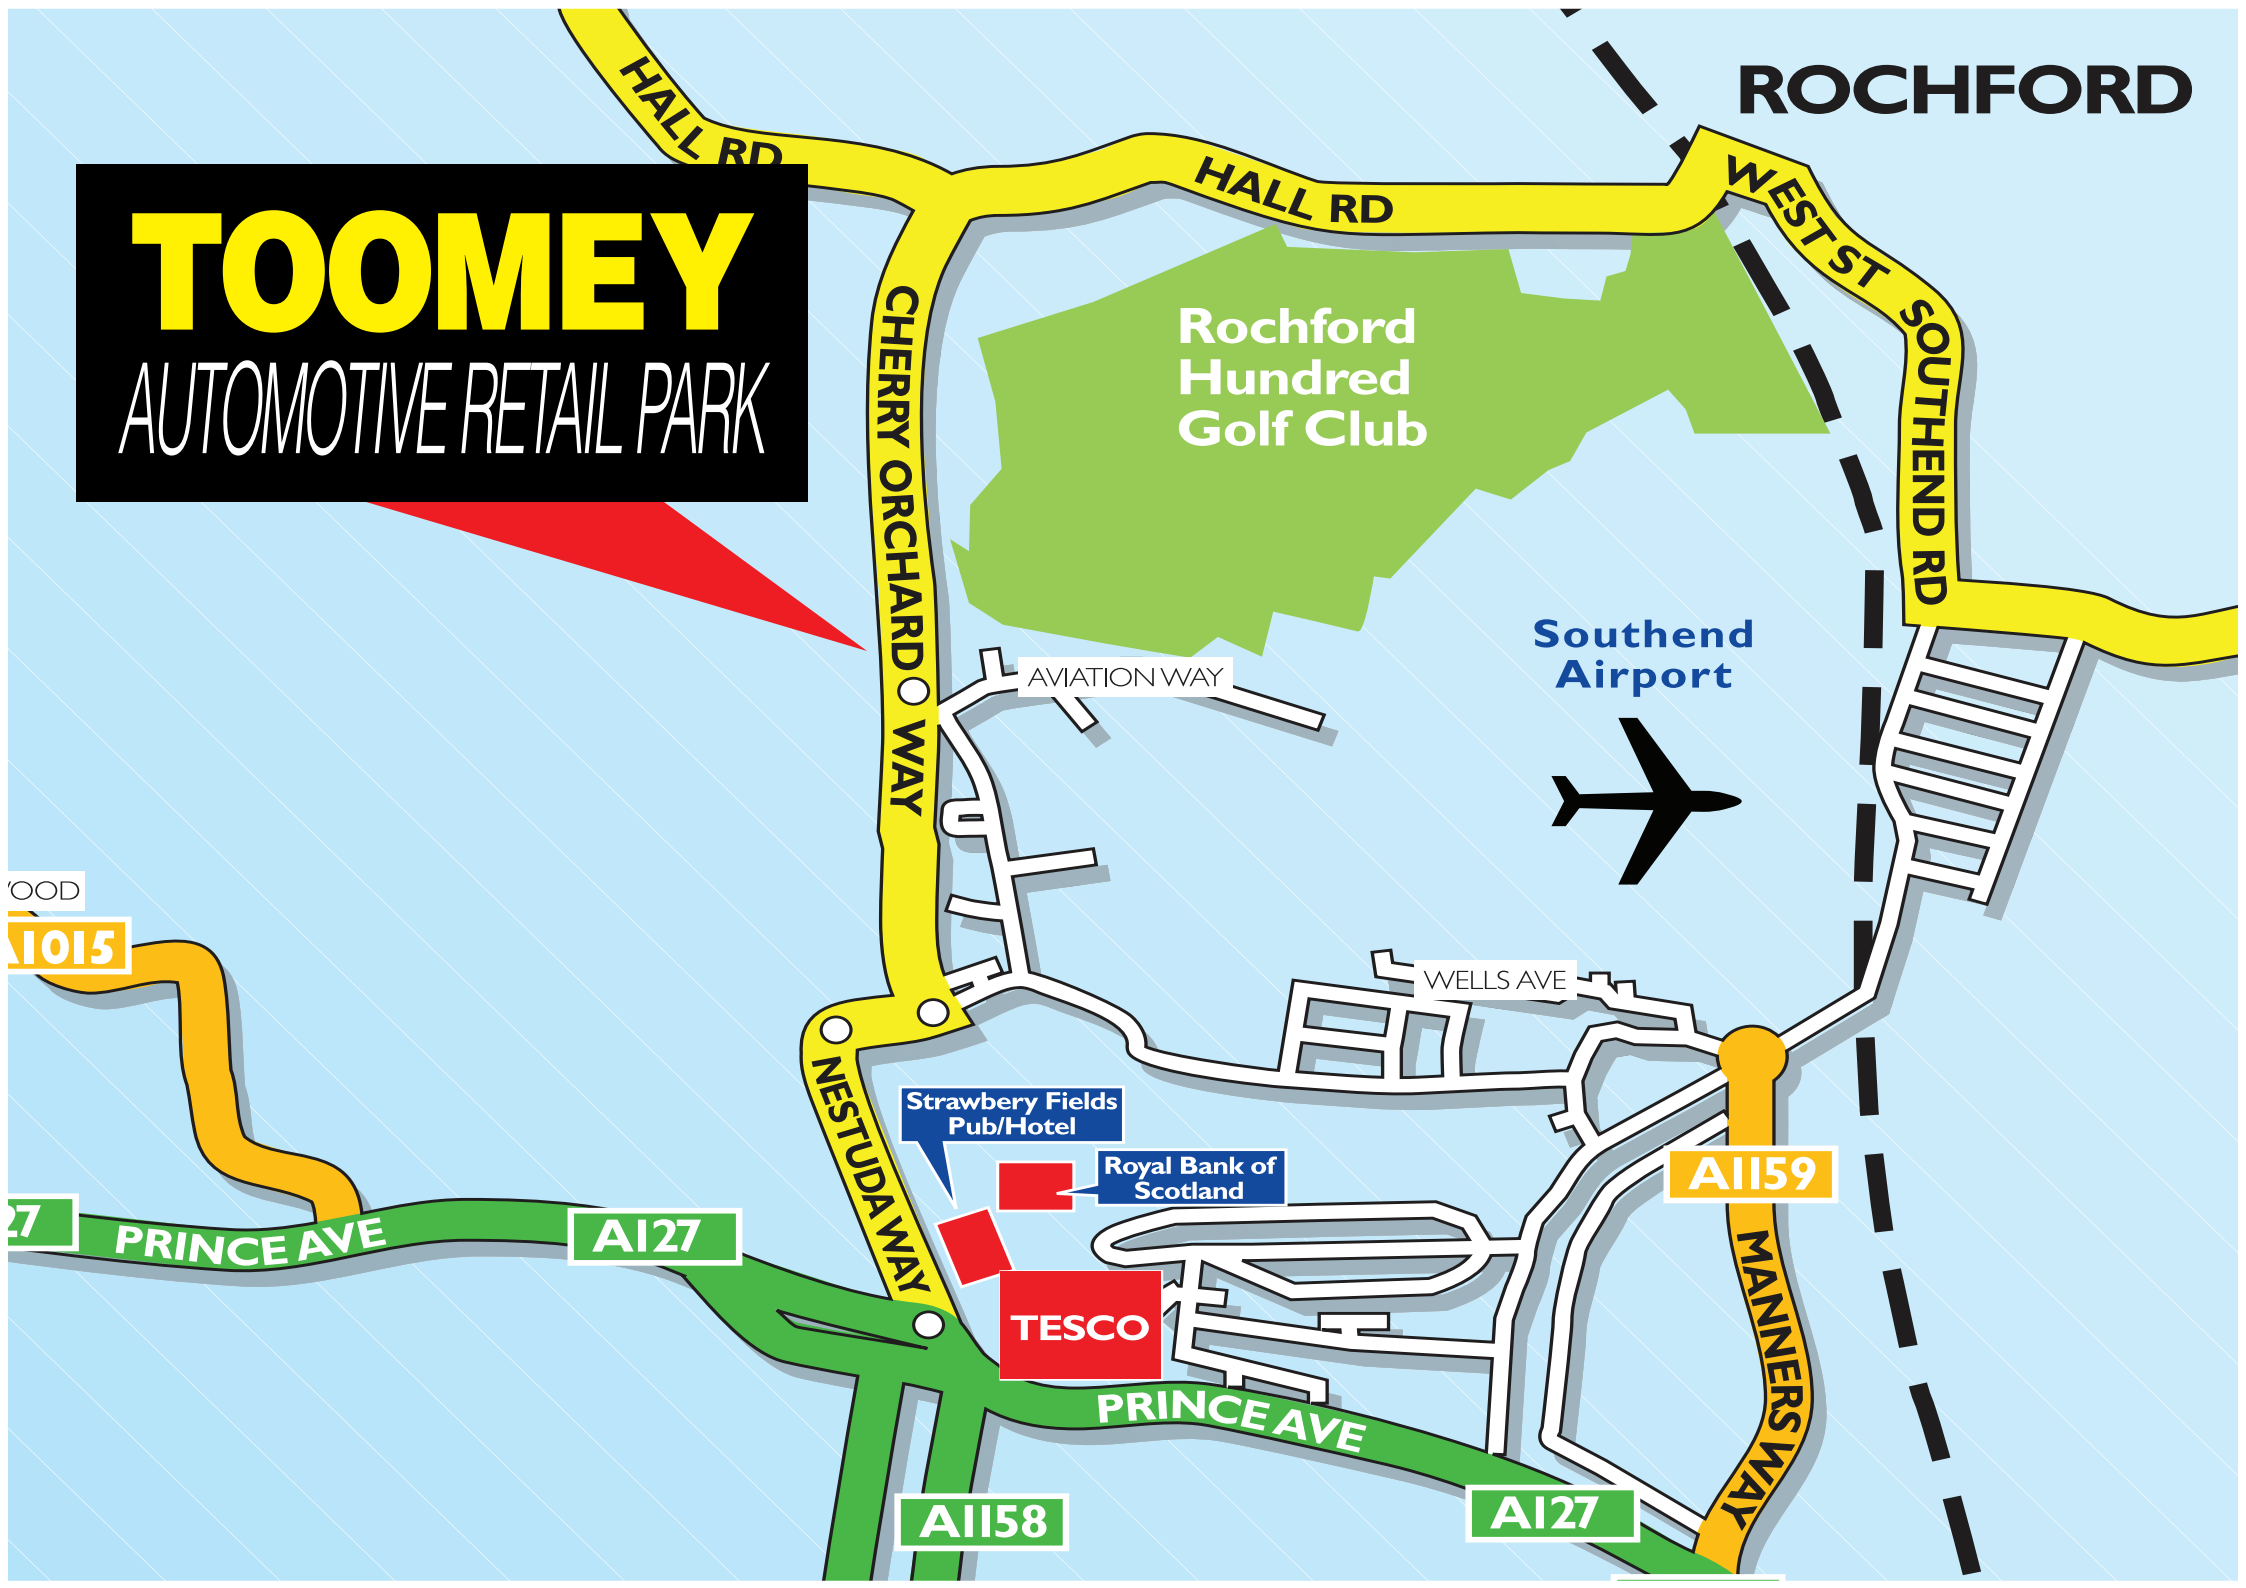

# TOOMEY

AUTOMOTIVE RETAIL PARK

ROCHFORD

Rochford Hundred Golf Club

Southend Airport

Strawberry Fields Pub/Hotel

Royal Bank of Scotland

TESCO

A127

A1159

A1158

A127

OOD  
A1015

A127

PRINCE AVE

PRINCE AVE

MANNERS WAY

HALL RD

HALL RD

WEST ST

SOUTHEND RD

CHERRY ORCHARD WAY

NESTUDA WAY

AVIATION WAY

WELLS AVE